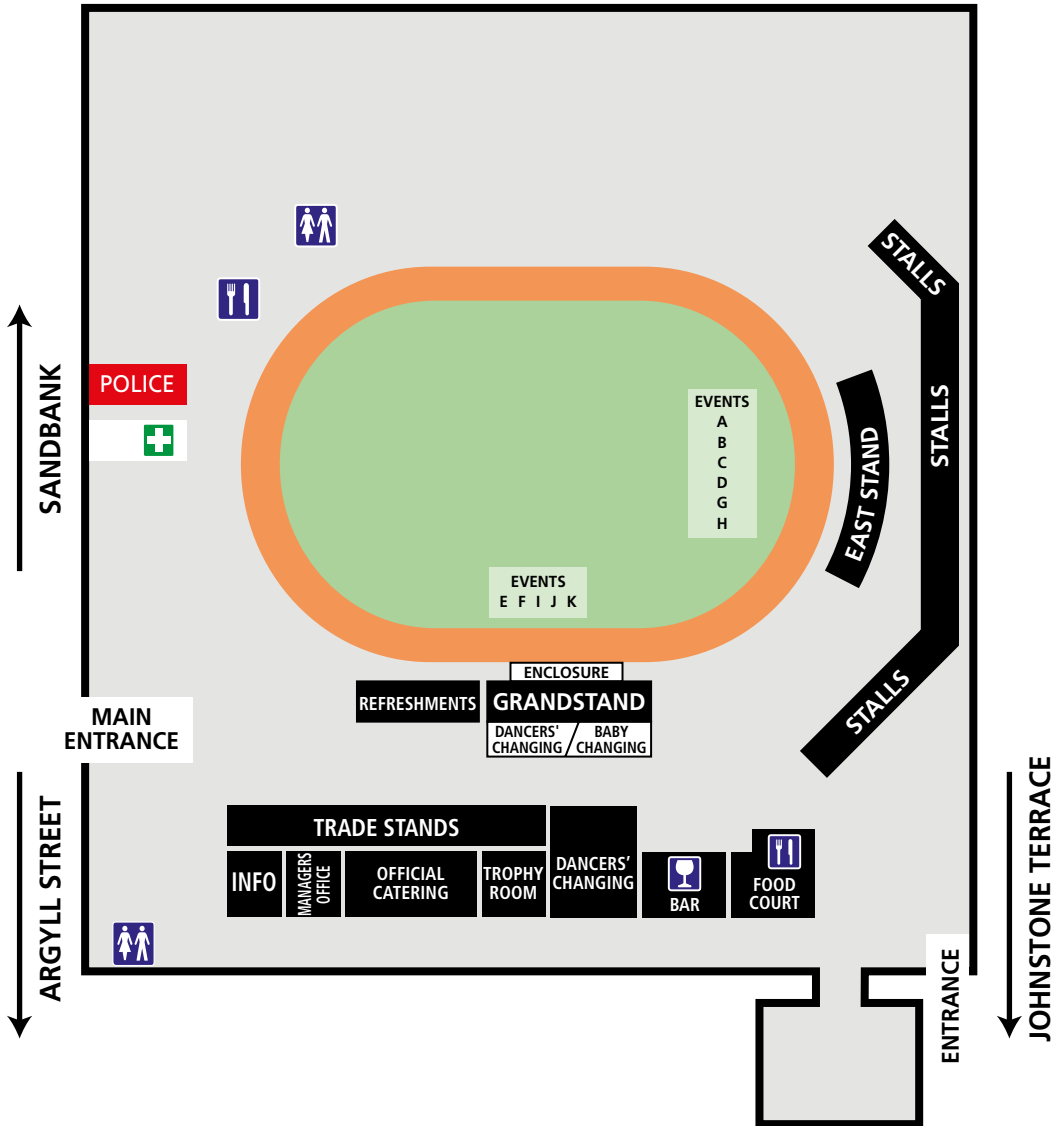

Arena layout for Thursday 26th August 2010

FIRST AID

CATERING

TOILETS

REFRESHMENTS